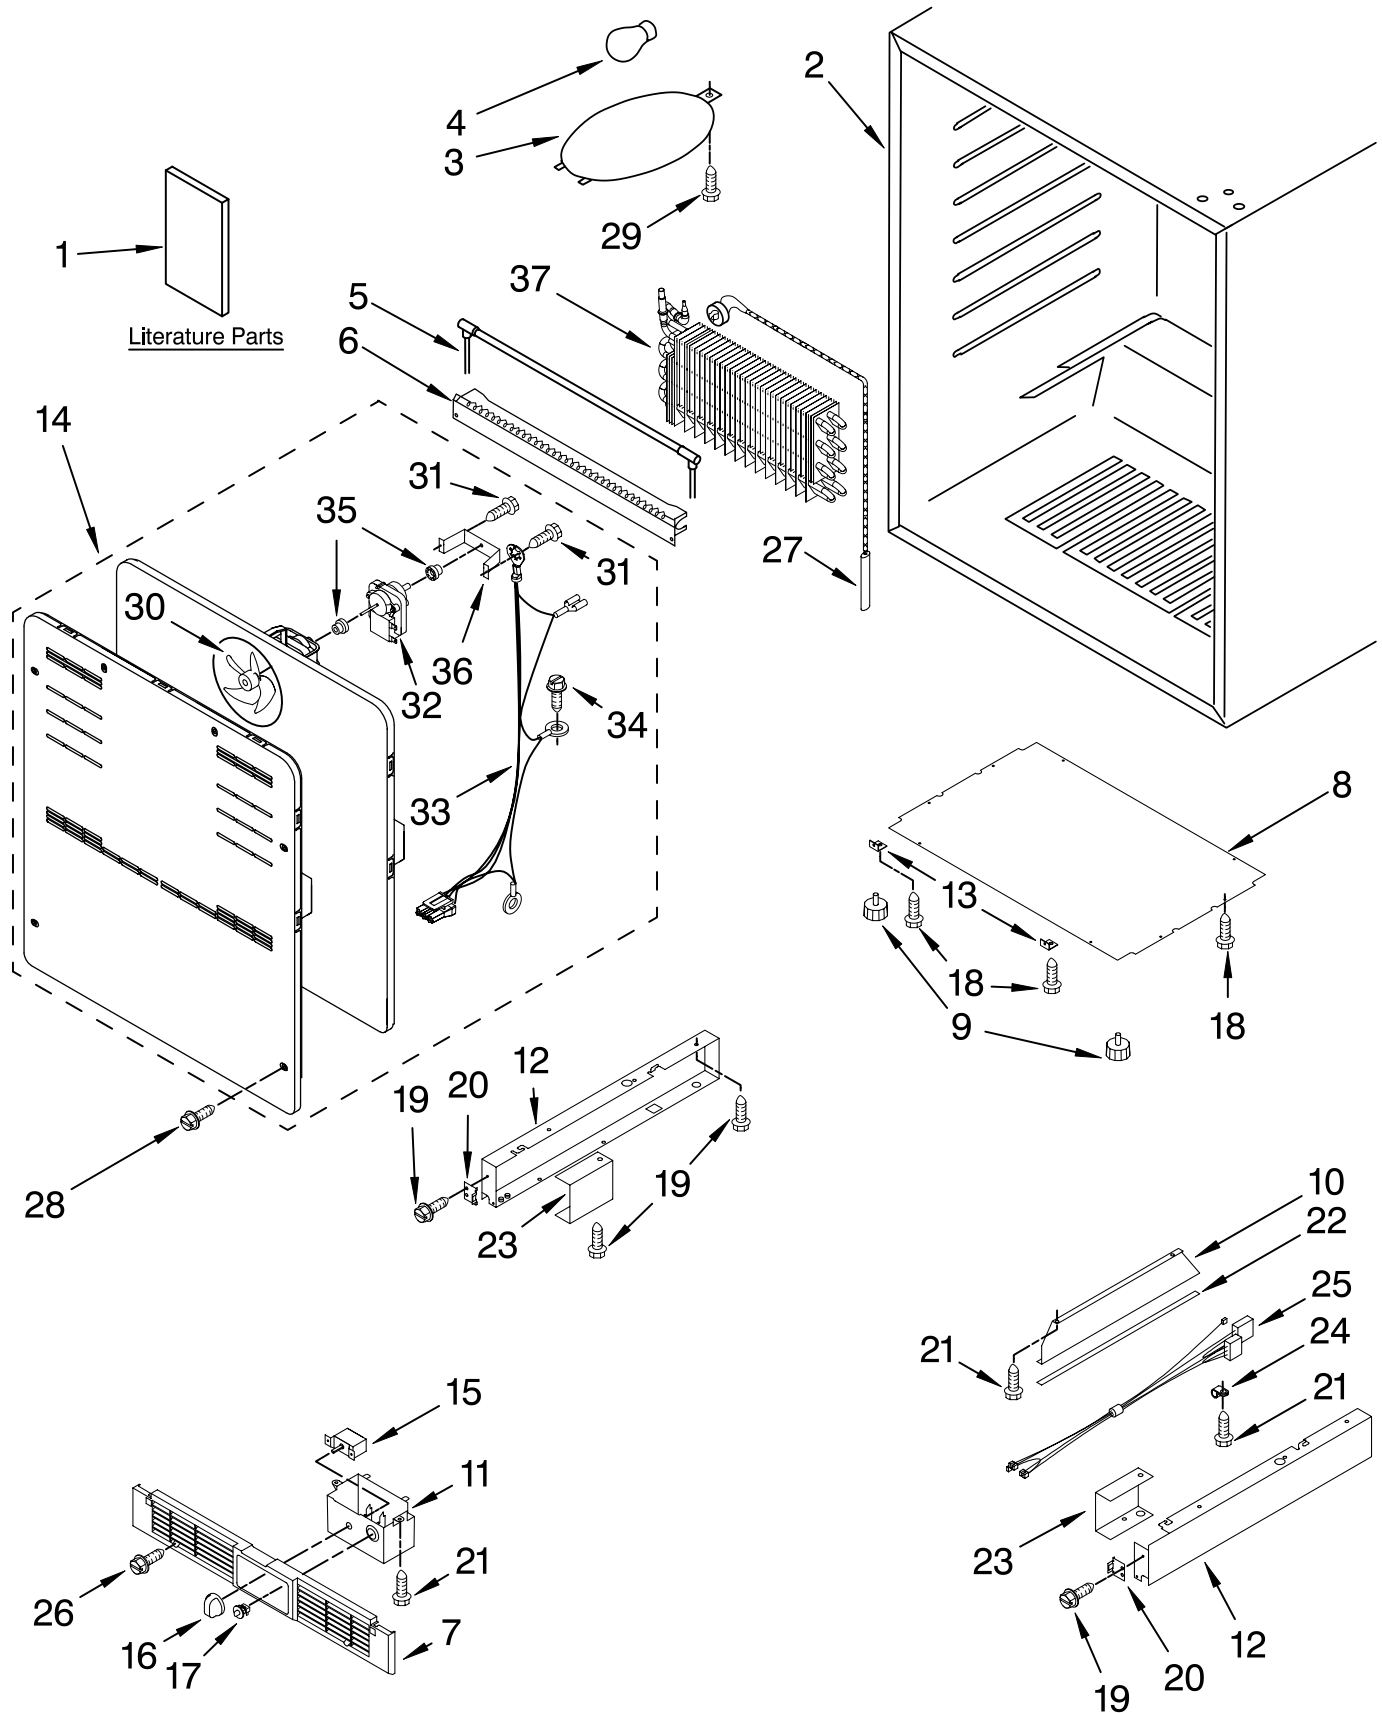

For Models: KU024RSBX01

(Black)

FOR ORDERING INFORMATION REFER TO PARTS PRICE LIST

CABINET PARTS

For Models: KURO24RSBX01

(Black)

Illus. No.	Part No.	DESCRIPTION	Illus. No.	Part No.	DESCRIPTION	Illus. No.	Part No.	DESCRIPTION
1		Literature Parts	12		Frame, Side	24	4344824	Clip, Harness
	4344903	Energy Guide		4344769	Left Side	25	4344822	Harness, Wire
	2300275	Use & Care Guide		4344770	Right Side	26	4344827	Screw
	4344902	Wiring Diagram	13	4344771	Bracket, Grille	27	4344792	Thermal Fuse
2		Cabinet (Not A Service Part)	14	4344876	Evaporator Fan Assembly	28	4344793	Screw
3	4344739	Lens, Light	15	4344766	Thermostat	29	4344791	Screw
4	4344740	Bulb, Light	16	4344768	Knob, Thermostat	30	4344783	Fan Blade
5	4344746	Heater, Defrost	17	4344767	Switch, Plunger	31	4344878	Screw
6	4344747	Heat Shield	18	4344826	Screw	32	4344865	Evaporator Fan Motor
7	4344761	Grille	19	4344797	Screw	33	4344877	Harness, Wire
8	4344762	Plate, Bottom	20	4344819	Clip, Grille	34	4344832	Screw, Ground
9	4344763	Foot, Leveling	21	4344825	Screw	35	4344778	Grommet, Fan Motor
10	4344764	Brace, Support	22	4344823	Seal	36	4344899	Bracket, Motor
11	4344765	Control Box	23		Frame, Support	37		Evaporator (Not Serviced)
				4344821	Right			
				4344820	Left			

FOR ORDERING INFORMATION REFER TO PARTS PRICE LIST